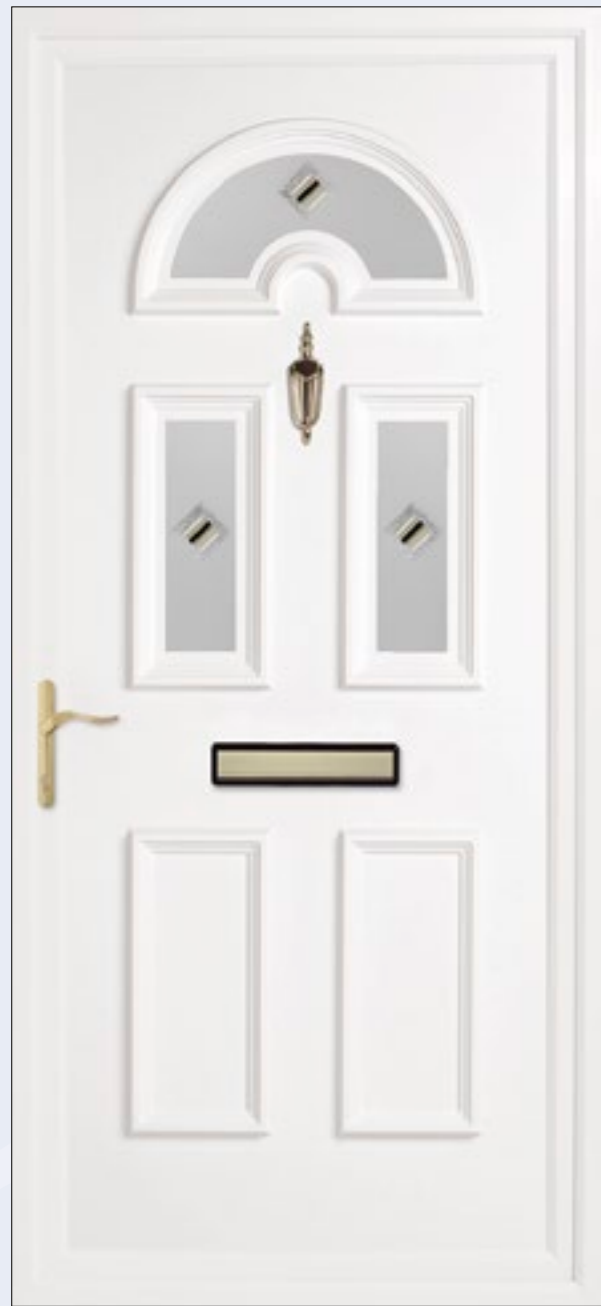

All Panels are available in clear or patterned glass, see page 19 for details. To personalise your door further turn to page 3 for all door colour and furniture options.

**Earith** Spring Poppy

**Earith** Yellow Rose with House Number

# Yelling & Kings Door Panels

The Yelling style has a raised or convex moulding, while the Kings panel features an inverted moulding to mimic the appearance of a timber door. Both are available with simple top glazing or multi-glazed options.