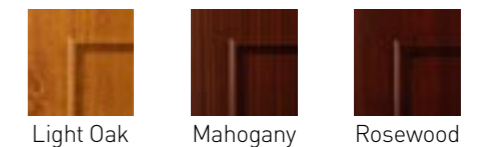

The Cambridgeshire Collection

The collection features a comprehensive selection of moulded door panel designs combining with a range of decorative glass that is both innovative and classically stylish which you will find both practical and aesthetically pleasing. This choice incorporates acrylic liquid lead, traditional, hand-crafted lead, genuine glass bevels and the latest Crystal Resin technology.

Our products are carefully designed to complement and enhance your property, and will maintain their good looks for many years to come.

Our door panels are manufactured from high quality PVCu which is flame retardant achieving a Class 1 rating for surface spread of flame. UV stability ensures the colour will be maintained despite exposure to the severest weather conditions and a high density core material provides excellent thermal and acoustic values.

Our products are subject to rigorous performance testing to ensure our consistent high quality standards are maintained and your assurance is guaranteed by a full ten year warranty.

All glazing complies with current building regulation requirements and includes toughened safety glass as standard. An obscure glass may be specified with all designs, which provide a level of obscurity within their individual design.

A range of high quality furniture may also be specified including letter plates, knockers, spy viewers and brass numerals to individualise your door.

All door panels are available in a choice of White, Mahogany, Light Oak or Rosewood finishes colour matched to your profile.

Personalise your door

Create your ideal door from our range of furniture and door colour options.

Our Door Colours