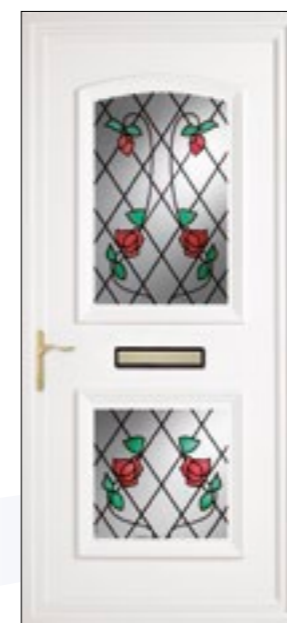

Bluntisham Climbing Roses (2)