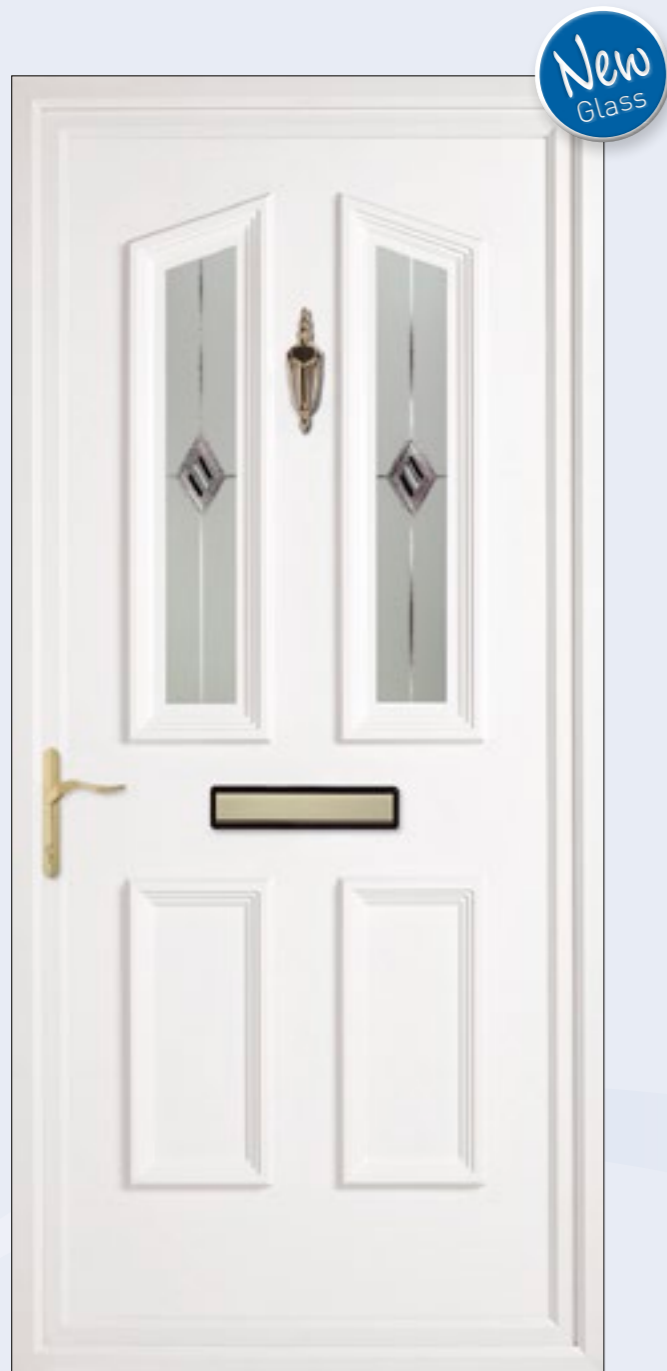

# Colne & Ely Door Panels

Our new Ely panel features two rectangular glazing apertures echoing one of the most popular door styles for UK homes. New glass designs also enhance this range.

**Colne** Fusion Art Black