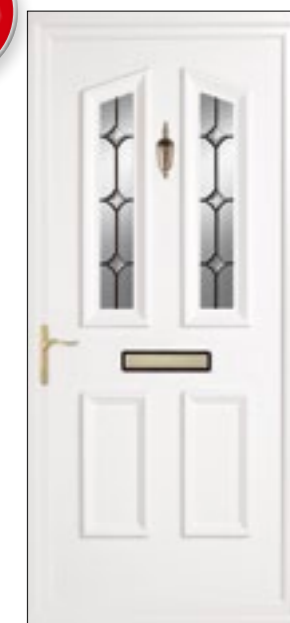

Colne Bevelled Solar

All Panels are available in clear or patterned glass, see page 19 for details. To personalise your door further turn to page 3 for all door colour and furniture options.