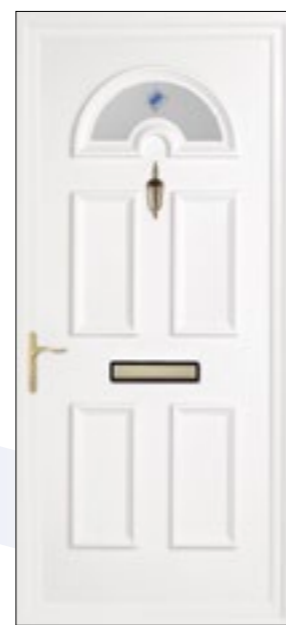

Yelling Fusion Tile Blue (1)