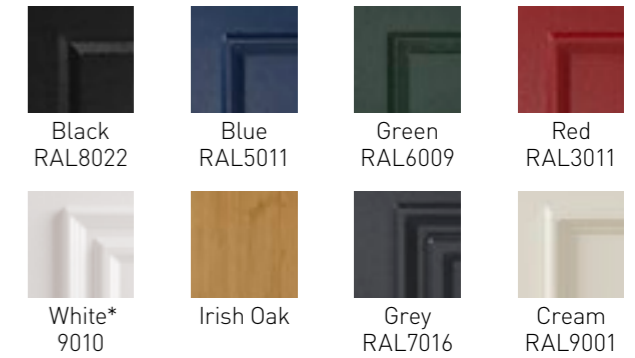

Our Door Colours

Experience true colour with our Colour Door Panel Collection; a stunning collection of coloured woodgrain-finish door panels to enhance any home. All are constructed to high standards of quality and thermal efficiency for a fantastic price. All coloured finishes shown are available in all decorative panel styles as featured in this brochure.

*White foil is available as flat panel only as it is not suitable for vacuum forming.

Foiled Finishes

A range of woodgrain-effect foiled finishes are available. On these optional foiled finishes, the grain runs vertically on doors and side panels, and horizontally on conservatory panels.

Door Furniture

From door knockers to numerals, letter plates and spyholes, a full range of quality hardware is supplied in a range of finishes. Colours include Gold, Chrome, Satin Chrome, Black, and White.