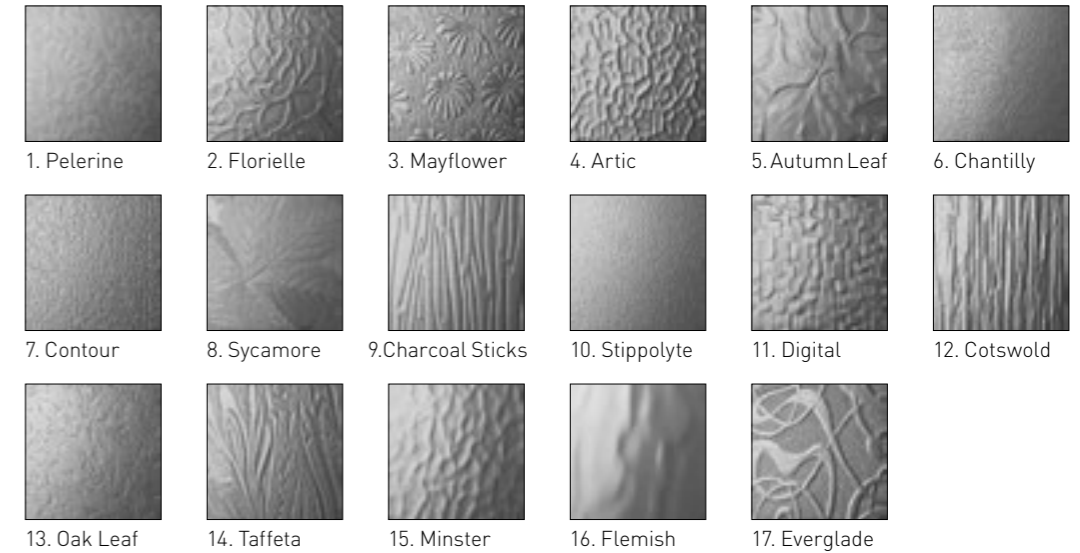

Godmanchester & Needingworth Door Panels

Shaped feature mouldings around the glass area of these two styles add greater interest to the external appearance of these panels.

All Panels are available in clear or patterned glass, see page 19 for details. To personalise your door further turn to page 3 for all door colour and furniture options.

Extra Options

All panels shown in this brochure are available with clear and clear glass or clear and patterned glass with your choice of backing glass.

Backing Glass

Our Panel door range offers the option of choosing your preferred backing glass. The backing glass sits on the inside face of the double glazed cassettes.

Conservatory Panels

Half & Quarter Panels

* Available in clear/clear or clear/pattern glass only.