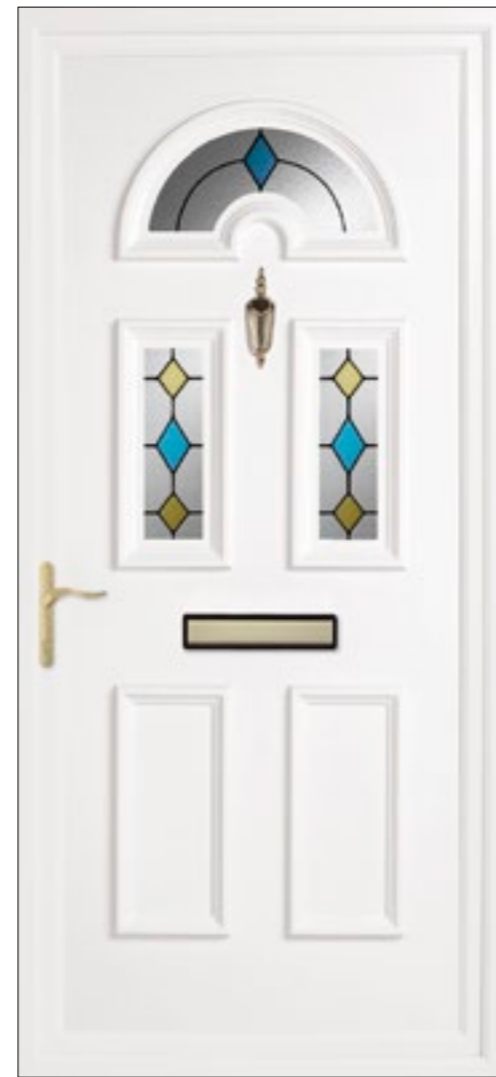

Yelling Jewel (3)