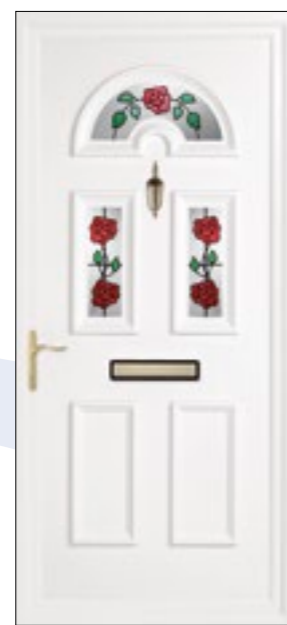

Yelling Climbing Roses (3)