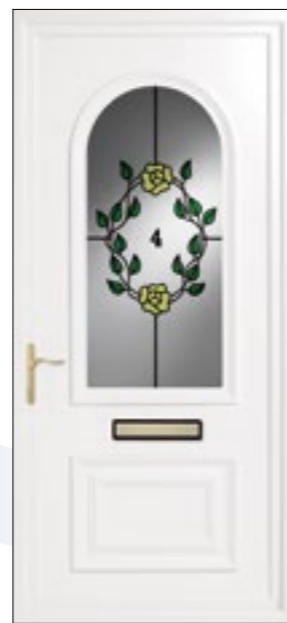

All Panels are available in clear or patterned glass, see page 19 for details. To personalise your door further turn to page 3 for all door colour and furniture options.

**Earith** Spring Poppy

**Earith** Yellow Rose with House Number