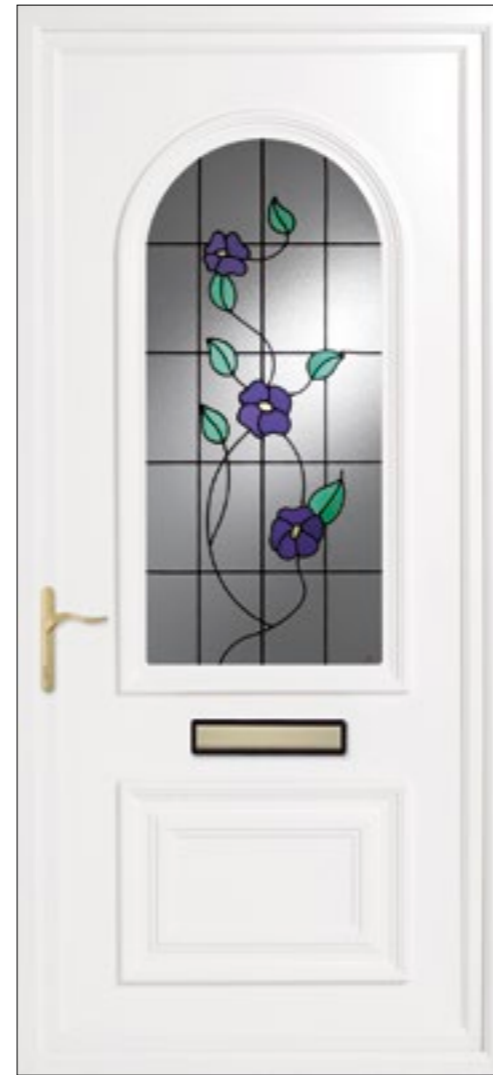

Earith Spring Violets