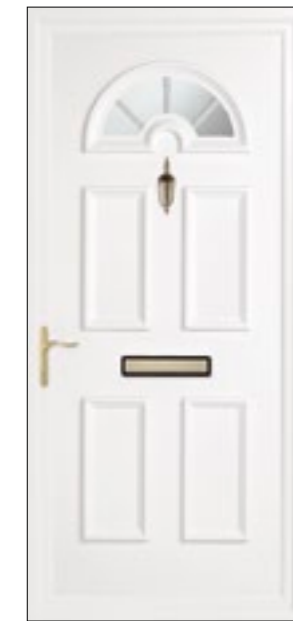

Yelling Georgian Bar (1)